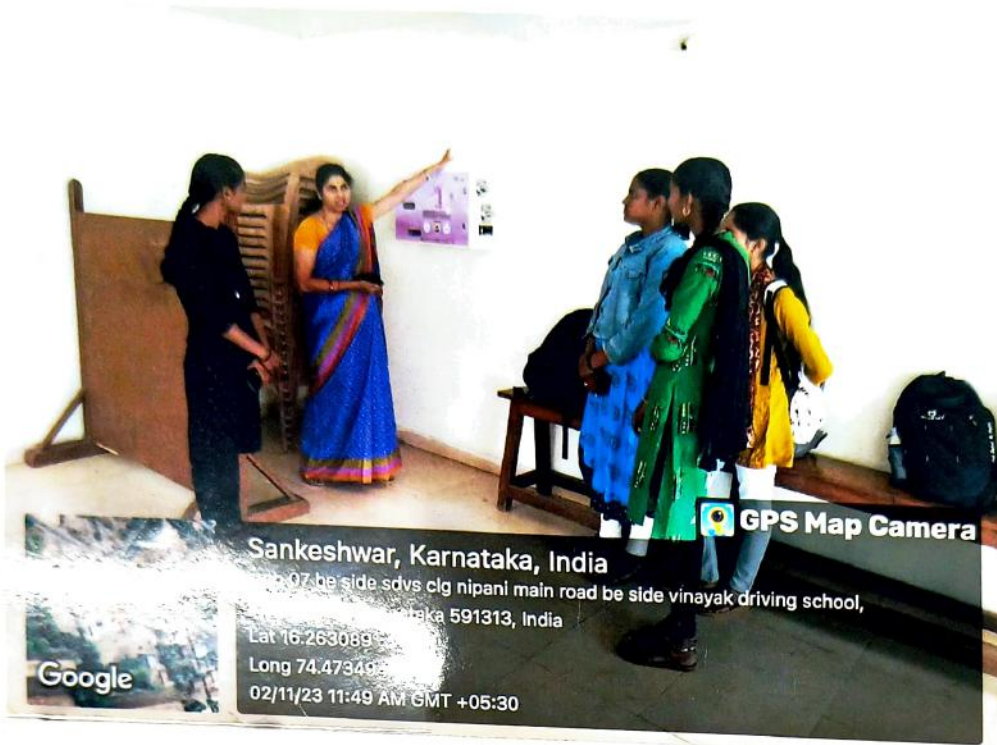

WENDING - MACHINE

Sankeshwar, Karnataka, India
07 be side sdvs clg nipani main road be side vinayak driving school,
Karnataka 591313, India
Lat 16.263089
Long 74.47349
02/11/23 11:49 AM GMT +05:30